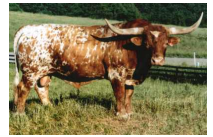

Sadie Sam

GIZMO